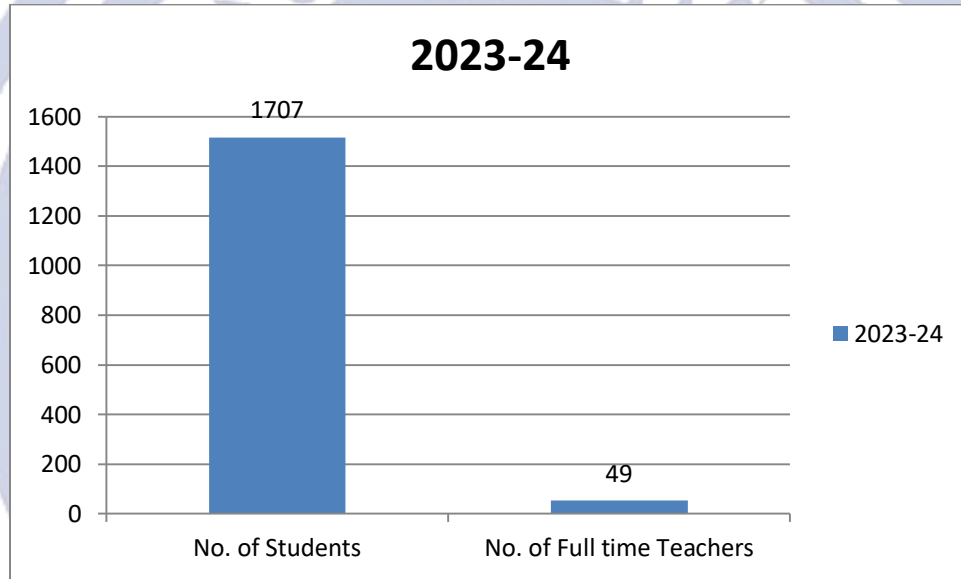

Dr. Kolpuke M.N.
M.Sc. Ph.D. Zoology
Principal

NAAC Re-accredited (III Cycle) "B+" Grade with CGPA 2.62

Student- Full Time Teacher Ratio

Data for the latest completed Academic Year 2023-24

Year	No. of Students	No. of Full time Teachers	Students Teacher Ratio
2023-24	1517	51	29:1

Principal
Maharashtra Mahavidyalaya
Nilanga 413521 Dist. Latur