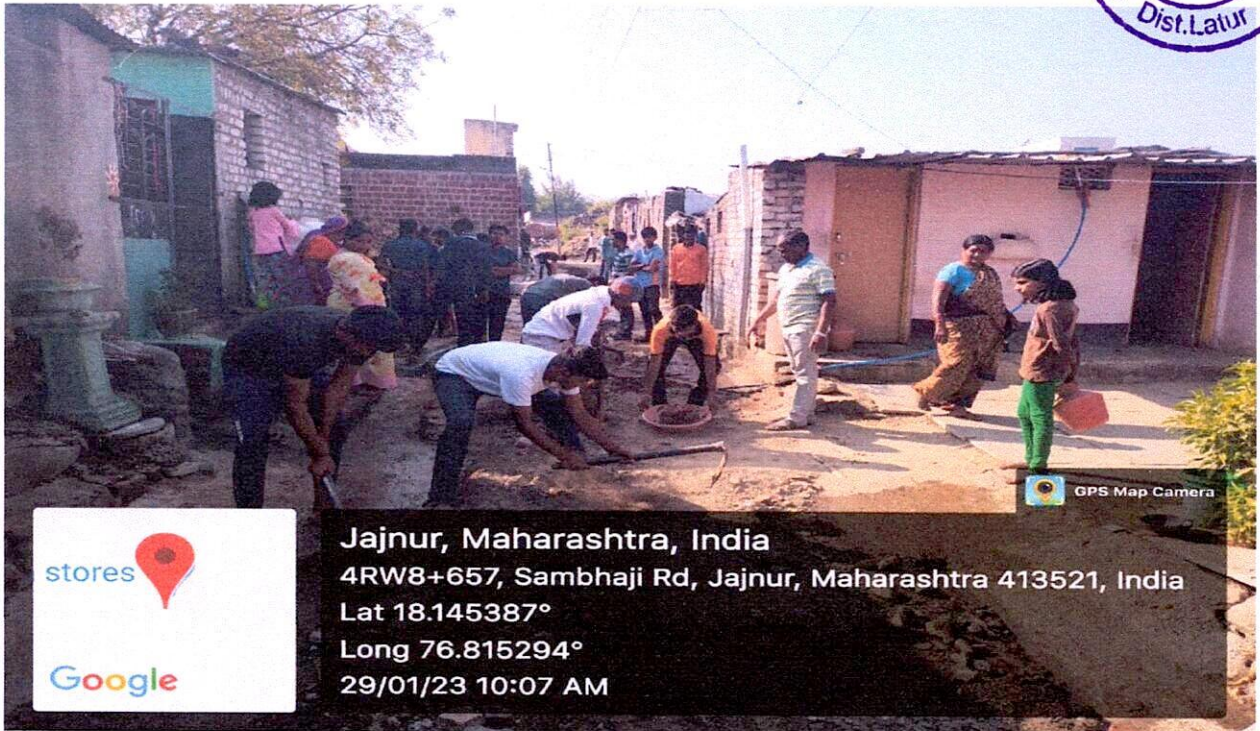

Cleaning streets in village Jajnur with active participation from villagers

Presenty List of Students who attended NSS Camp at ~~Lambote~~ <sup>Jainus</sup>

Duration : 25 to 31 Jan 2023

Sr. No.	Full Name	25	26	27	28	29	30	31
1	Aawle Shridevi Govind	P	P	P	P	P	P	P
2	Akade Krishna Shivajirao	P	P	P	P	P	P	P
3	Anandwade Ajay Shrirang	P	P	P	P	P	P	P
4	Antreddy Rahul Santoshkumar	P	P	P	P	P	P	P
5	Anware Alfiya Yoonus	P	P	P	P	P	P	P
6	Anware Rbeena Ibrahim	P	P	P	P	P	P	P
7	Apsingekar Vasundhara Bandu	P	P	P	P	P	P	P
8	Bagwan Neha Khudboddin	P	P	P	P	P	P	P
9	Balkunde Vaishnavi Ashok	P	P	P	P	P	P	P
10	Ban Rutuja Hanmant	P	P	P	P	P	P	P
11	Barhanpure Pallavi Vilas	P	P	P	P	P	P	P
12	Barmade Vishal Angad	P	P	P	P	P	P	P
13	Belkunde Sushma Kashinath	P	P	P	P	P	P	P
14	Bepari Paoliya Bashir	P	P	P	P	P	P	P
15	Bhojane Avadi Sanjay	P	P	P	P	P	P	P
16	Biradar Swati Tukaram	P	P	P	P	P	P	P
17	Birajdar Rutuja Dayanand	P	P	P	P	P	P	P