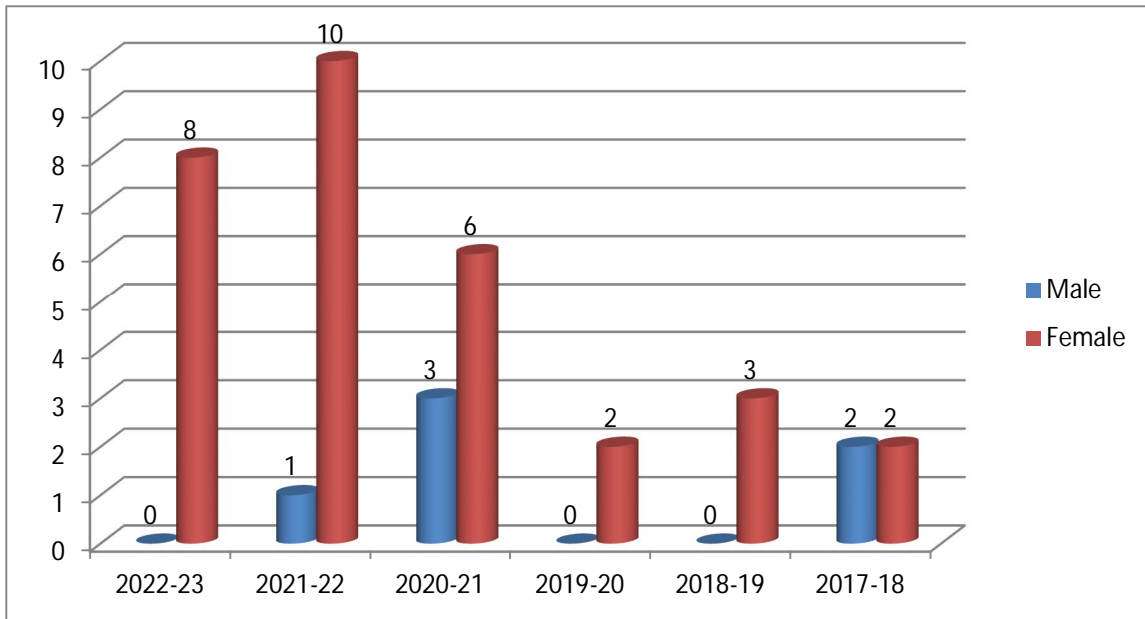

No. of Students (Gender Wise 2018-19 to 2022-23)

Year	No. of Students	Male	Female
2022-23	1707	745	962
2021-22	1686	800	886
2020-21	1569	724	845
2019-20	1399	529	732
2018-19	1436	619	820
Total	7797	3417	4245

Male to Female Ratio - 1:1.24

(Signature)

Principal

Maharashtra Mahavidyalaya
Nilanga 413521 Dist Latur

7.1.1 Gender Equity & Sensitization University Merit Student Ratio

Swami Ramanand Teerth Marathwada University, Nanded. Merit Holders Students 2018-19 to 2022-23

Year	No. of Students	Male	Female
2022-23	8	0	8
2021-22	11	1	10
2020-21	9	3	6
2019-20	2	0	2
2018-19	3	0	3
2017-18	4	2	2
Total	37	6	31

Merit Holders Students Male to Female Ratio- 1 : 5.16

Dr. Kolpuke M.N.
M.Sc. Ph.D. Zoology
Principal