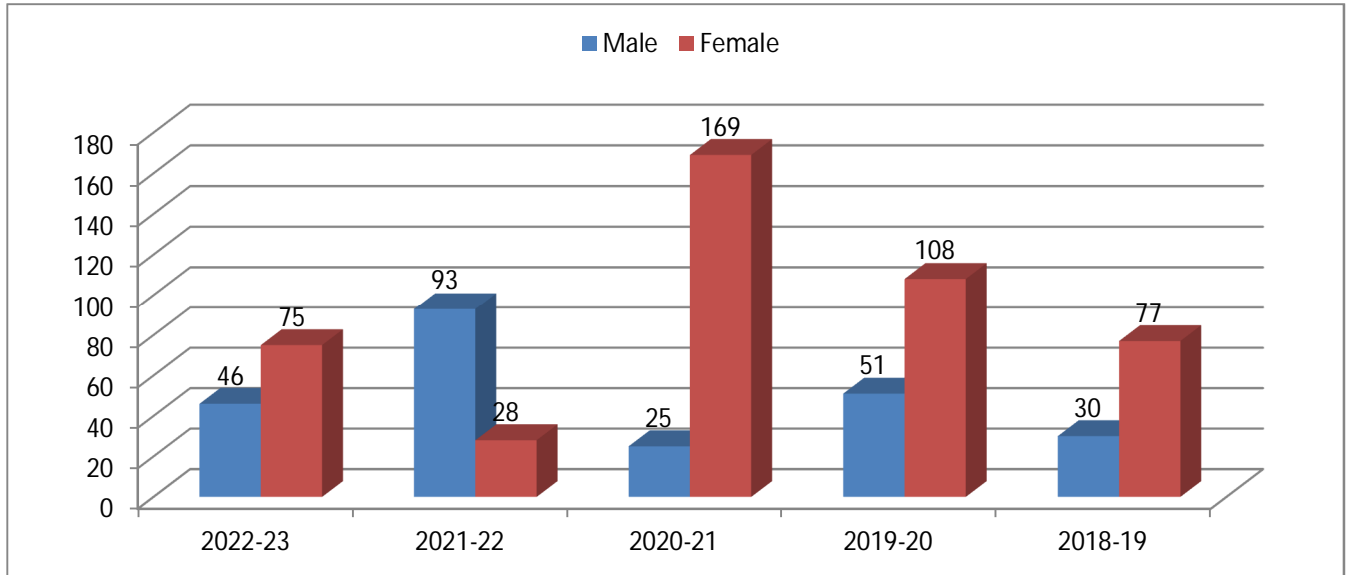

Dr. Kolpuke M.N.
M.Sc. Ph.D. Zoology
Principal

NAAC Re-accredited (III Cycle) "B+" Grade with CGPA 2.62

7.1.1 Gender wise number of students Participants in Cultural Activities

Year	No. of Students	Male	Female
2022-23	121	46	75
2021-22	121	93	28
2020-21	194	25	169
2019-20	159	51	108
2018-19	107	30	77
Total	702	245	457

Cultural Activities Male to Female Ratio- 1 : 1.86