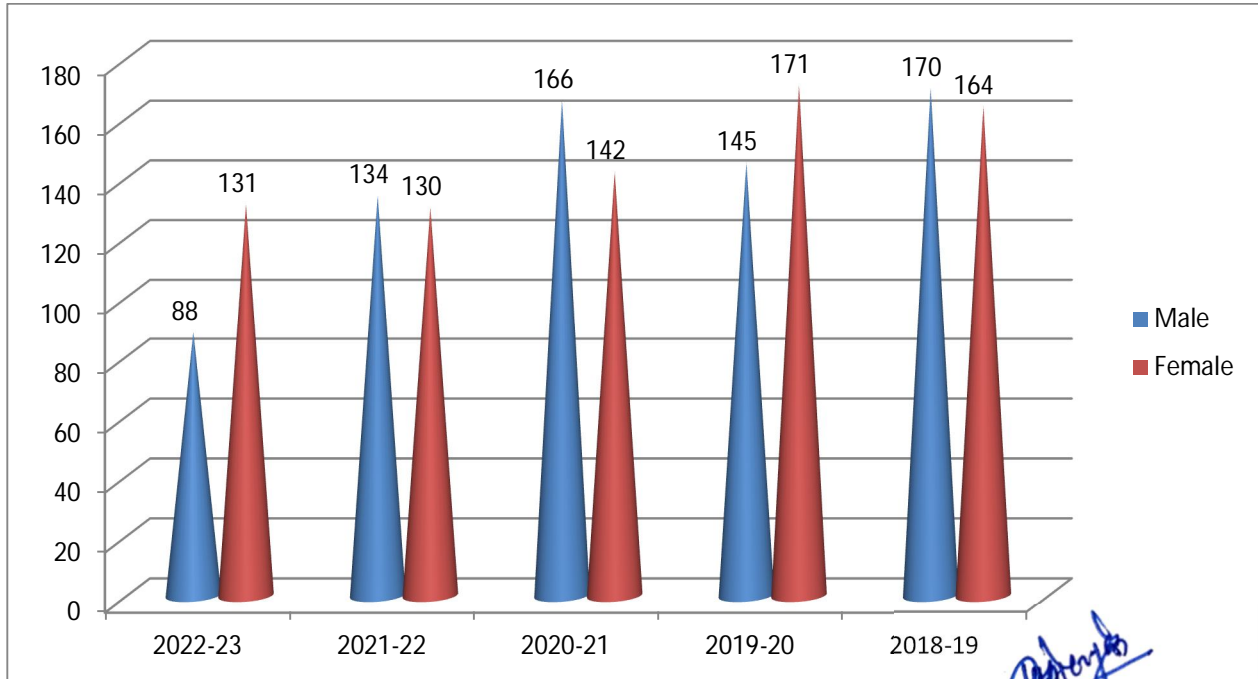

Dr. Kolpuke M.N.
M.Sc. Ph.D. Zoology
Principal

NAAC Re-accredited (III Cycle) "B+" Grade with CGPA 2.62

7.1.1: Institution has initiated the Gender Audit and measures for the promotion of gender equity during the last five years. Describe the gender equity & sensitization in curricular and co-curricular activities, facilities for women on campus etc

No. of Students (Gender Wise 2018-19 to 2022-23)

Year	No. of Students	Male	Female
2022-23	1707	745	962
2021-22	1686	800	886
2020-21	1569	724	845
2019-20	1399	529	732
2018-19	1436	619	820
Total	7797	3417	4245

Male to Female Ratio - 1:1.24

(Signature)

Principal

Maharashtra Mahavidyalaya
Nilanga 413521 Dist Latur