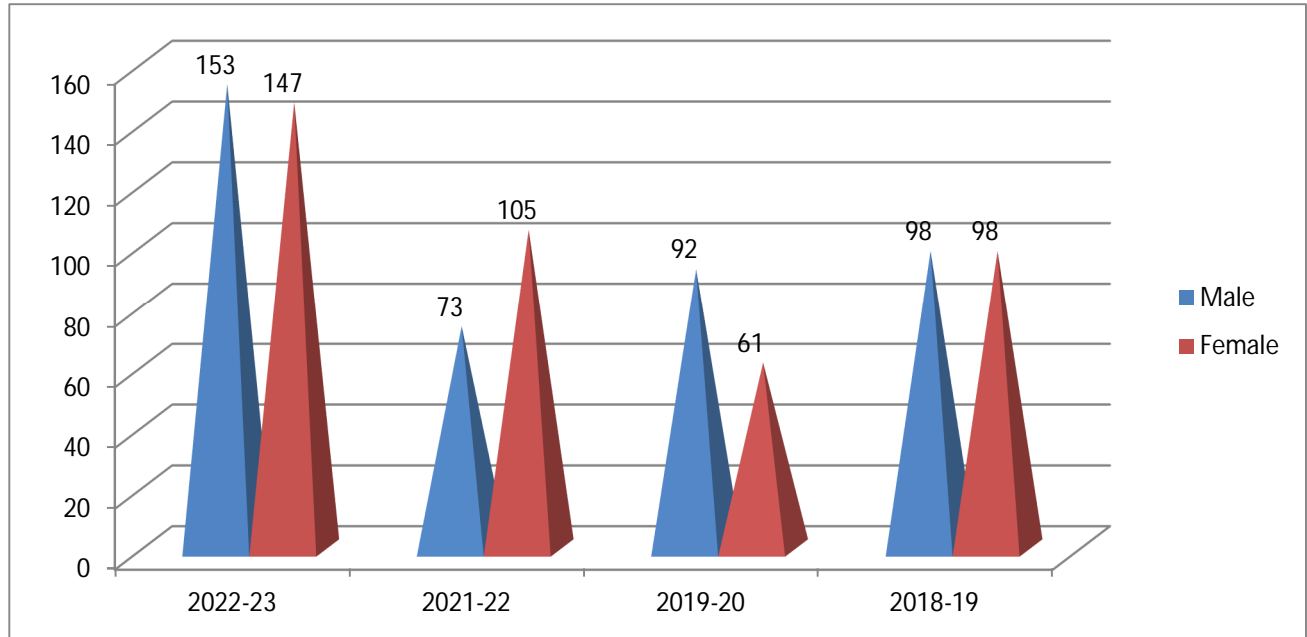

Gender wise number of students Participants in Sports & Games Activities

Year	No. of Students	Male	Female
2022-23	300	153	147
2021-22	178	73	105
2020-21	0*	0*	0*
2019-20	153	92	61
2018-19	196	98	98
	827	416	411

* Covid 19 Pandemic period

Sports & Games Activities Male to Female Ratio- 1.01 : 1