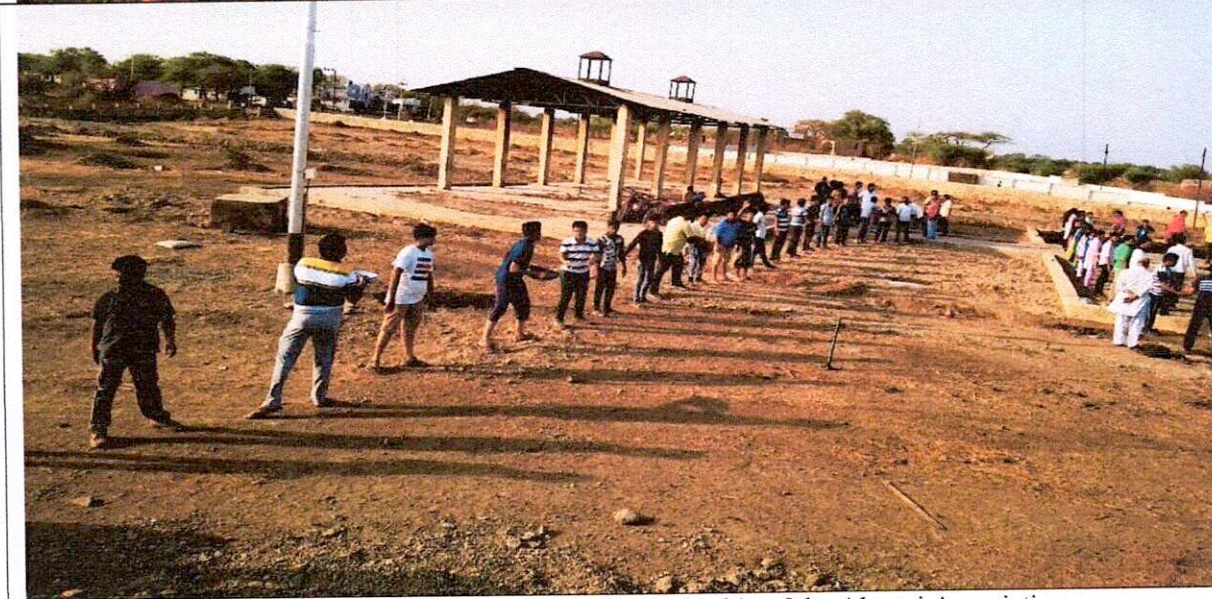

College students volunteering under the leadership of the Alumni Association