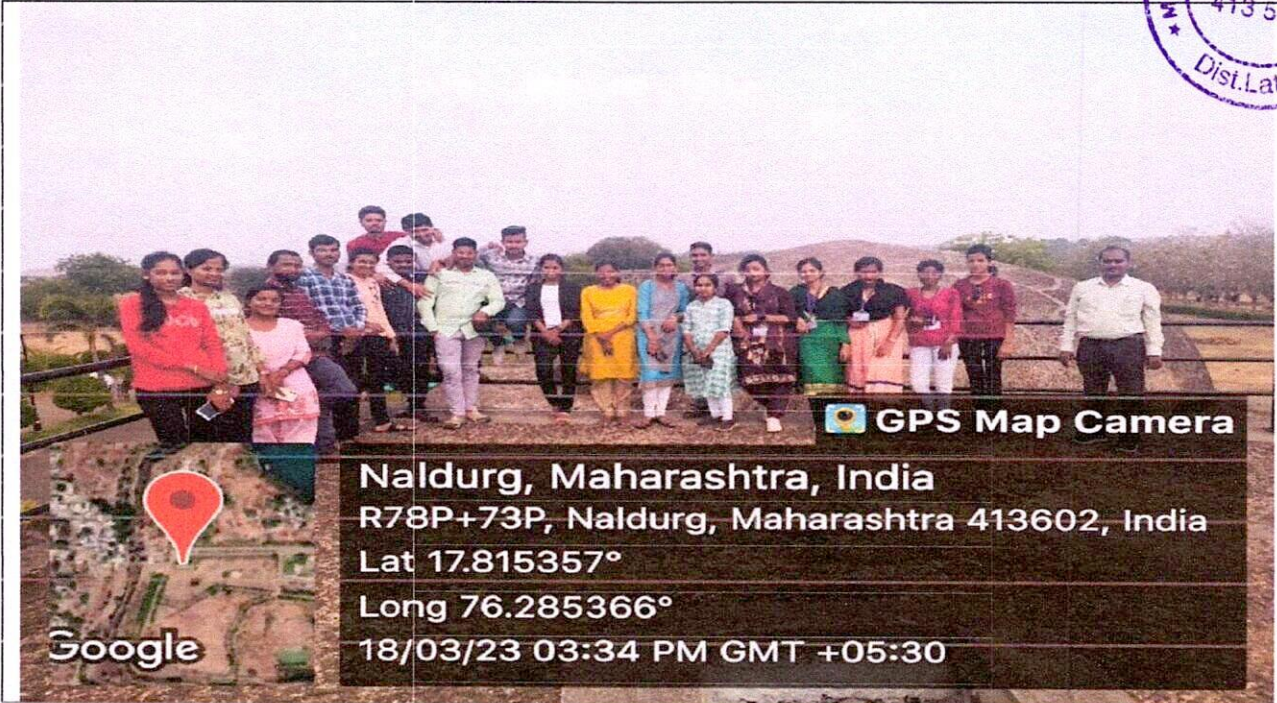

Naldurg Fort

Head,
Department of History

Principal
Maharashtra Mahavidyalaya
Nilanga 413521 Dist Latur