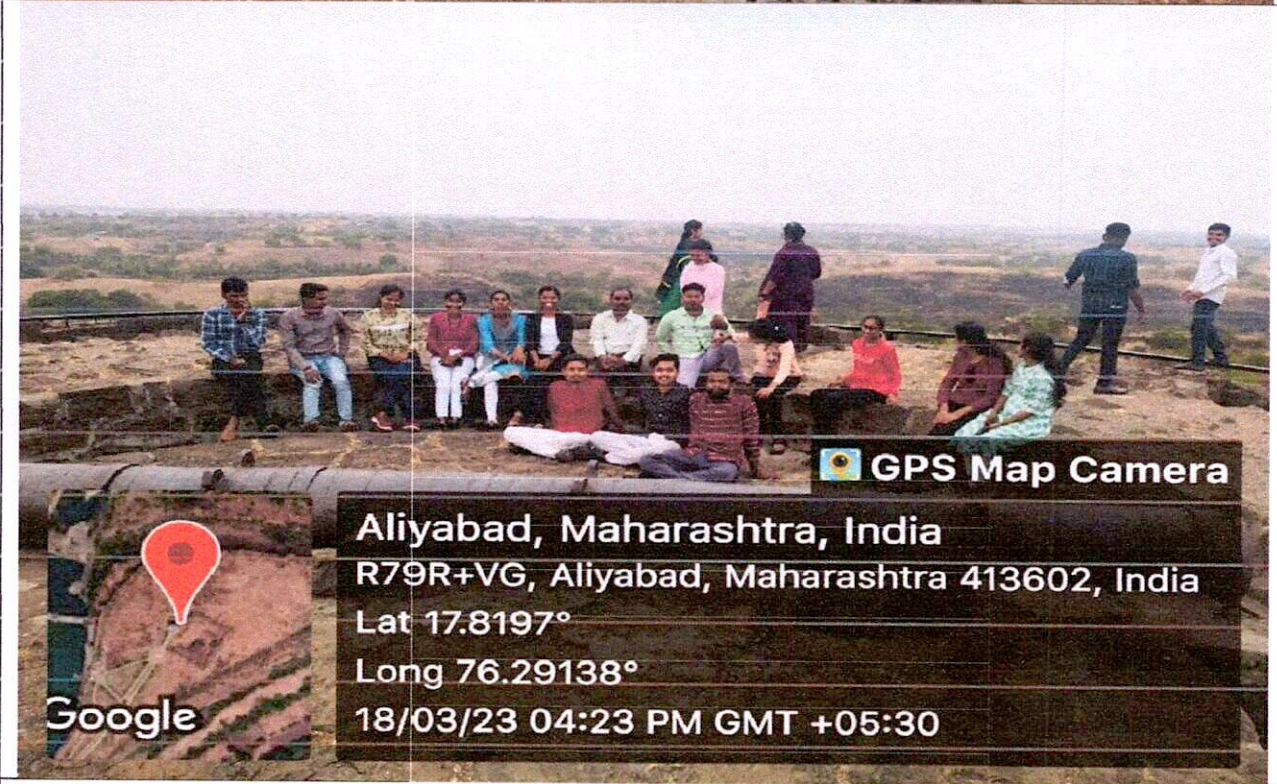

Naldurg Fort

Head,
Department of History

Principal
Maharashtra Mahavidyalaya
Nilanga 413521 Dist Latur