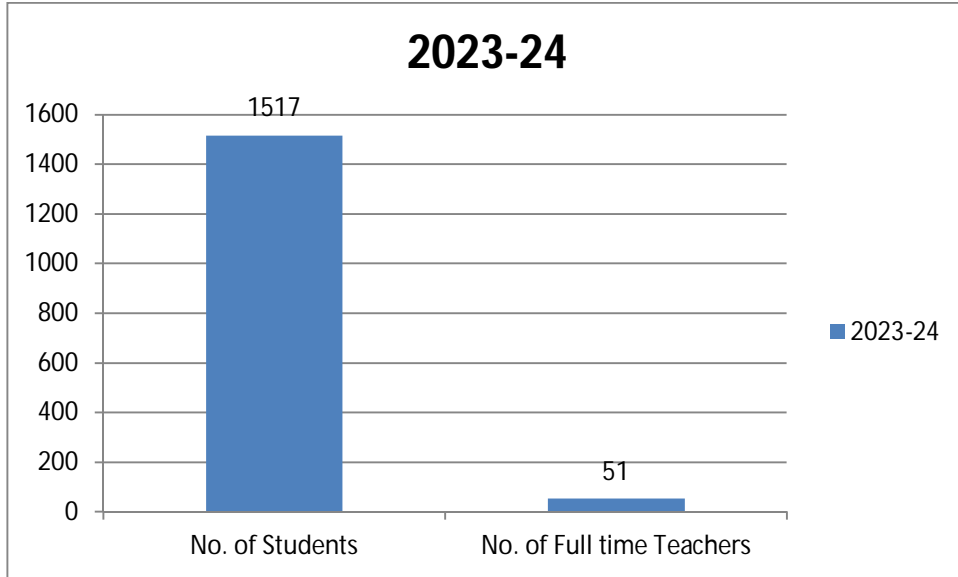

Dr. Kolpuke M.N.
M.Sc. Ph.D. Zoology
Principal

2.2.1. Student- Full Time Teacher Ratio

Data for the latest completed Academic Year 2023-24

| Year | No. of Students | No. of Full time Teachers | Students Teacher Ratio |
|---------|-----------------|---------------------------|------------------------|
| 2023-24 | 1517 | 51 | 29:1 |