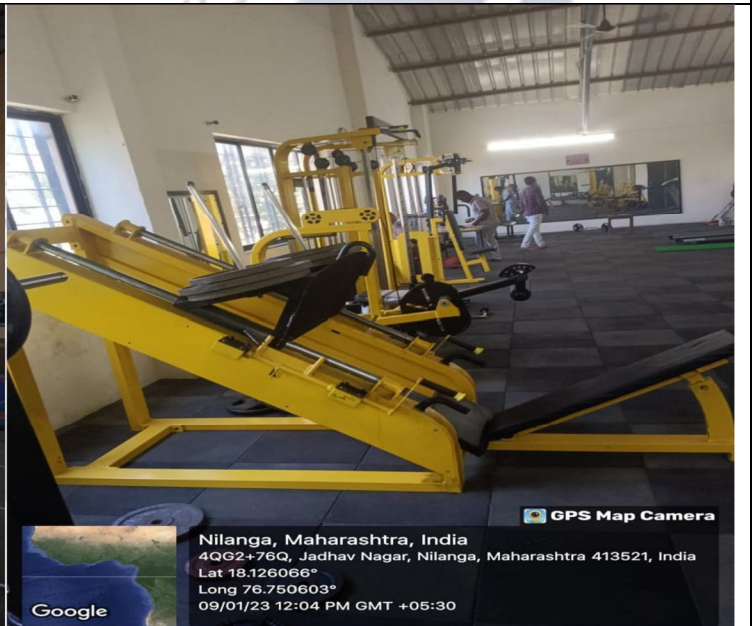

GPS Map Camera

Nilanga, Maharashtra, India
4QG2+76Q, Jadhav Nagar, Nilanga, Maharashtra 413521, India
Lat 18.126066°
Long 76.750603°
09/01/23 12:04 PM GMT +05:30

Google