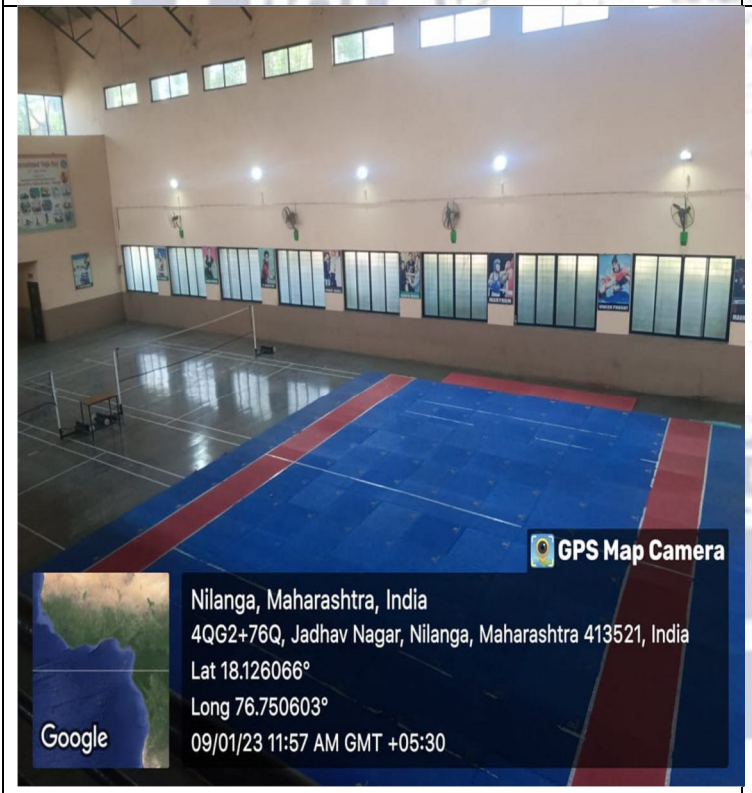

Nilanga, Maharashtra, India
4QG2+76Q, Jadhav Nagar, Nilanga, Maharashtra 413521, India
Lat 18.126066°
Long 76.750603°
09/01/23 11:57 AM GMT +05:30

GPS Map Camera