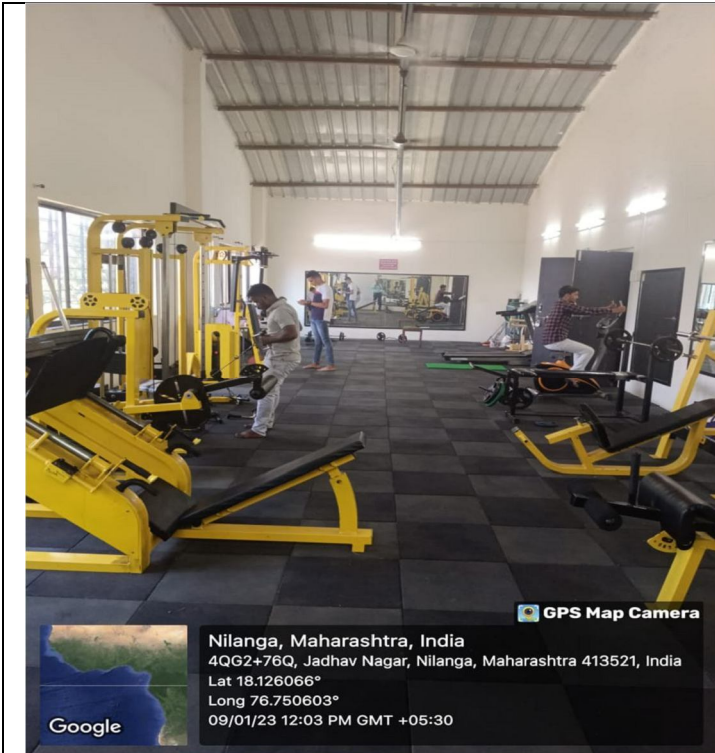

GPS Map Camera

Nilanga, Maharashtra, India
4QG2+76Q, Jadhav Nagar, Nilanga, Maharashtra 413521, India
Lat 18.126066°
Long 76.750603°
09/01/23 12:03 PM GMT +05:30