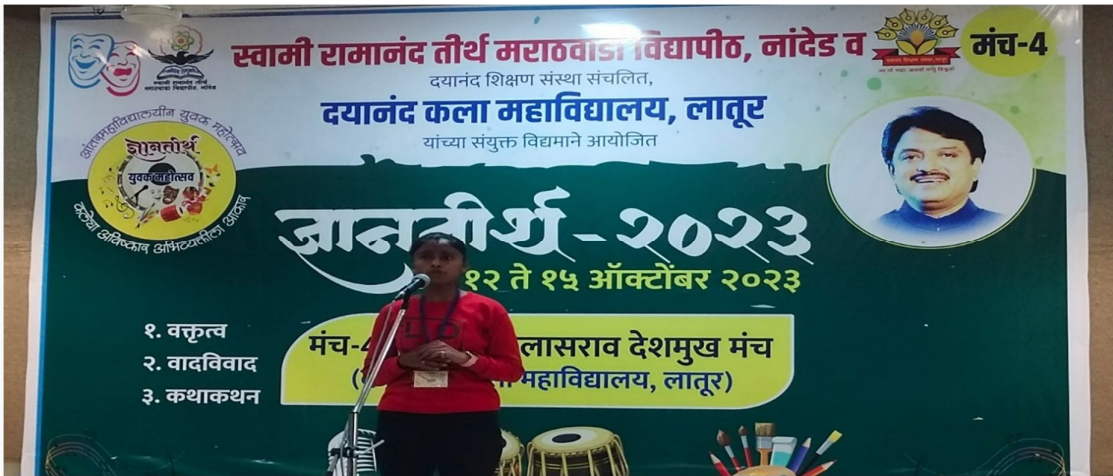

### Dnyan rtha Youth Fes val

2023 -24

Ramanand Tirth Marathwada University Nanded and Dayanand Art College, Latur organized between 12th October to 15th October 2023 on behalf of Cultural Department under Inter College Gnanathirth Youth Fes val 2023. Govind Sivashe e, Prof. Under the leadership of Sandeep Suryavanshi Prof. Akshay Pankure, Prof. Sangeeta Jadhav, 14 member ar sts par cipated in a total of thirteen (ar s c juxtaposi on, debate, elocu on, collage, pain ng, poster making, caricature art, rangoli, loca on photography, storytelling, mehndi, classical percussion, sugam The art form of Indian singing) was presented by the principal of the cultural department of the college Dr. Madhav Kolpuke provided invaluable assistance. In addi on, Dr. Ajit Muljekar Prof. Sandeep Suryavanshi made this important contribu on

Siddique Pathan, a student performing in the art form of Katha Kathan

Mridu Mur kala is an art form of Mridu Mur kala created by Shri Padmakar Pawar

Ms. Shital Mane presenting her topics in the debate competition

Mehndi done by Shri Padmakar Pawar in Kala Mehndi art form

Mehndi done by Shri Padmakar Pawar in Kala Mehndi art form

Mehndi done by Shri Padmakar Pawar in Kala Mehndi art form

Shri Dhupal Deepak performing in the art form of classical percussi on

On behalf of the Maharashtra College, Nilanga Cultural Department, under the Annual Snehasamelan-2024, various art performances or cultural programs were successfully organized on 10th February 2024 to give scope to the talents of the students. A total of 77 college student artists participated very actively in this. The program of various cultural talents was inaugurated by the principal of the college, Dr. Madhav Kolpuke. He urged the students to conduct the program peacefully by guiding them.