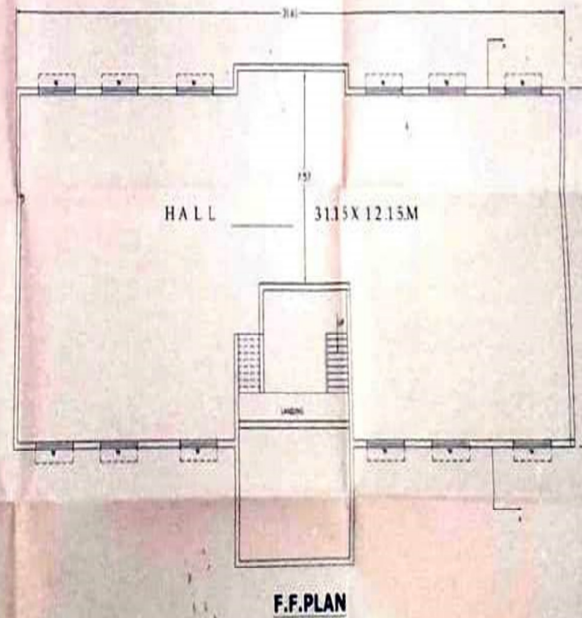

Library Infrastructure

PLAN SHOWING EXISTING BUILDING BS OF M.C. B.NILANGA

Architect
NEEL K. V.
Chartered Architect
NILANGA

SANCTIONING AUTHORITY

OPENING SCHEDULE

D= DOOR'S 1.2X2.1   D1= DOOR'S 7.5X2.1
W= WINDOW'S 9X1.2   V= VENTILETER'S .6X1.60

AREA STATEMENT

G F BUP AREA=398.60 SQM
F F BUP AREA=398.60 SQM
TOTAL BUP AREA=797.20 SQM

LEGENDS

PLOT BOUNDRY - BLACK
PROP WORK - RED
EXIST WORK - BLUE HATCHED
W SUPPLY - BLACK DOTTLED
DRAIN LINE - RED DOTTED
EXIST WORK
(TO BE DEMOLISHED) - YELLOW HATCHED

SIGN OF ARCHITECT

SIGN OF OWNER

PROJECT - EXISTING LIBRARY BUILDING OF
MAHARASHTRA MAHAYIDYALAY AT- NILANGA
DIST - LATUR

OWNER
MAHARASHTRA SHIKSHAN SAMITTEES
MAHARASHTRA MAHAYIDYALAY AT- NILANGA
DIST - LATUR

DRAWING TITTEL SUBMISSION DRAW

ISSUED FOR -> STA TUTORY APPROPAL
SCALE 1:100 (ALL DIMENSION IN METER'S)