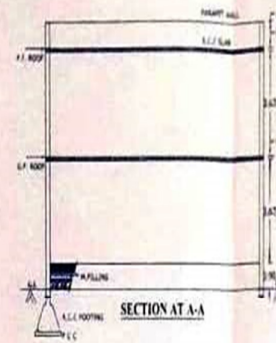

Library Infrastructure

PLAN SHOWING EXISTING BUILDING BS OF M.C. B.NILANGA

Architect
NEEL K. V.
Chartered Architect
NILANGA

SANCTIONING AUTHORITY

OPENING SCHEDULE

D= DOOR'S 1.2X2.1   D1= DOOR'S 7.5X2.1
W= WINDOW'S 9X1.2   V= VENTILETER'S .6X1.60

AREA STATEMENT

G F BUP AREA=398.60 SQM
F F BUP AREA=398.60 SQM
TOTAL BUP AREA=797.20 SQM

LEGENDS

PLOT BOUNDRY - BLACK
PROP WORK - RED
EXIST WORK - BLUE HATCHED
W SUPPLY - BLACK DOTTLED
DRAIN LINE - RED DOTTED
EXIST WORK
(TO BE DEMOLISHED) - YELLOW HATCHED

SIGN OF ARCHITECT

SIGN OF OWNER

PROJECT - EXISTING LIBRARY BUILDING OF
MAHARASHTRA MAHAYIDYALAY AT- NILANGA
DIST - LATUR

OWNER
MAHARASHTRA SHIKSHAN SAMITTEES
MAHARASHTRA MAHAYIDYALAY AT- NILANGA
DIST - LATUR

DRAWING TITTEL SUBMISSION DRAW

ISSUED FOR -> STA TUTORY APPROPAL
SCALE 1:100 (ALL DIMENSION IN METER'S)