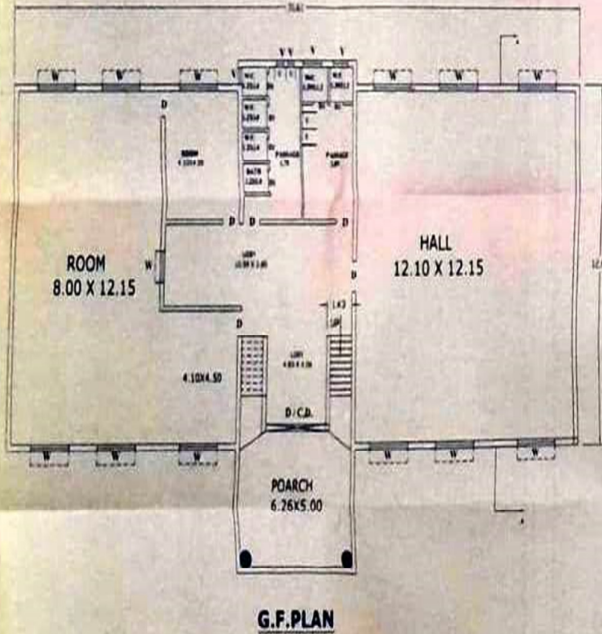

Library Infrastructure

PLAN SHOWING EXISTING BUILDING BS OF M.C. B.NILANGA

Architect
NEEL K. V.
Chartered Architect
NILANGA

SANCTIONING AUTHORITY

OPENING SCHEDULE

D= DOOR'S 1.2X2.1   D1= DOOR'S 7.5X2.1
W= WINDOW'S 9X1.2   V= VENTILETER'S .6X1.60

AREA STATEMENT

G F BUP AREA=398.60 SQM
F F BUP AREA=398.60 SQM
TOTAL BUP AREA=797.20 SQM

LEGENDS

PLOT BOUNDRY - BLACK
PROP WORK - RED
EXIST WORK - BLUE HATCHED
W SUPPLY - BLACK DOTTLED
DRAIN LINE - RED DOTTED
EXIST WORK
(TO BE DEMOLISHED) - YELLOW HATCHED

SIGN OF ARCHITECT

SIGN OF OWNER

PROJECT - EXISTING LIBRARY BUILDING OF
MAHARASHTRA MAHAYIDYALAY AT- NILANGA
DIST - LATUR

OWNER
MAHARASHTRA SHIKSHAN SAMITTEES
MAHARASHTRA MAHAYIDYALAY AT- NILANGA
DIST - LATUR

DRAWING TITTEL SUBMISSION DRAW

ISSUED FOR -> STA TUTORY APPROPAL
SCALE 1:100 (ALL DIMENSION IN METER'S)