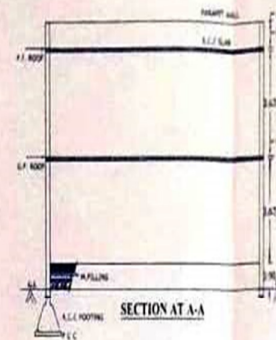

Library Infrastructure

PLAN SHOWING EXISTING BUILDING BS OF M.C. B.NILANGA

Architect's Signature
NELI P. M. V.
Chartered Civil Engineer
NILANGA

SANCTIONING AUTHORITY

OPENING SCHEDULE

D= DOOR'S 1.2X2.1   D1= DOOR'S 7.5X2.1
W= WINDOW'S 9X1.2   V= VENTILETER'S .6X1.60

AREA STATEMENT

G F BUP AREA=398.60 SQM
F F BUP AREA=398.60 SQM
TOTAL BUP AREA=797.20 SQM

LEGENDS

PLOT BOUNDRY - BLACK
PROP WORK - RED
EXIST WORK - BLUE HATCHED
W SUPPLY - BLACK DOTTLED
DRAIN LINE - RED DOTTED
EXIST WORK
(TO BE DEMOLISHED) - YELLOW HATCHED

SIGN OF ARCHITECT

SIGN OF OWNER

PROJECT - EXISTING LIBRARY BUILDING OF
MAHARASHTRA MAHAYIDYALAY AT- NILANGA
DIST - LATUR

OWNER
MAHARASHTRA SHIKSHAN SAMITTEES
MAHARASHTRA MAHAYIDYALAY AT- NILANGA
DIST - LATUR

DRAWING TITTEL SUBMISSION DRAW

ISSUED FOR -> STA TUTORY APPROPAL
SCALE 1:100 (ALL DIMENSION IN METER'S)